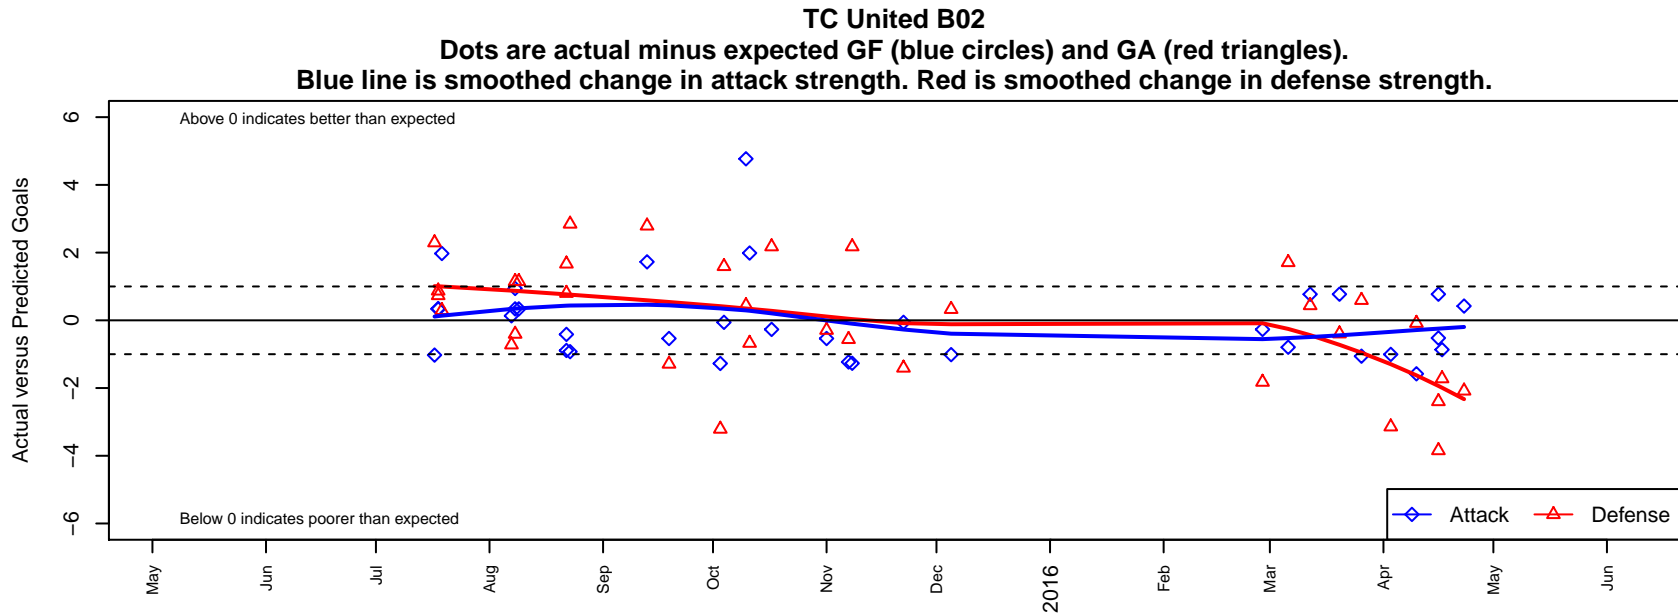

**attack and defense variance (black dot)
relative to other teams
and top 10 in region**

**attack and defense rating
relative to others at age
and all opponents in last 13 months**

TC United B02

Thurston County United

Lacey, WA

B02 total strength=710

attack=0.96 defense=0.56

fall league = PSPL Classic 1 U13

spr league = Spr PSPL Classic 1 U13

notes= Cortez 2013-5

alt names used:

TC United B'02 – Cortez

TC United B'02–Cortez

TC United B'02 – Cortez

TC United B02 Navy–Cortez

THURSTON COUNTY UNITED B02 NAVY – C

Venues played:

2015 KITG BU13 Green

2015 Blast Off BU13 A

2015 Island Cup BU13-14

2015 PSPL Classic 1 U13

2015 Spr PSPL Classic 1 U13

2015 WA Cup BU13 Gold/Silver U13