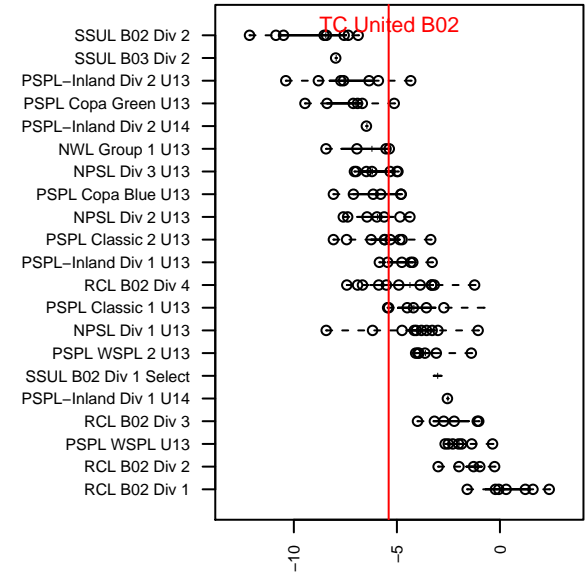

**attack and defense rating
relative to others at age
and all opponents in last 13 months**